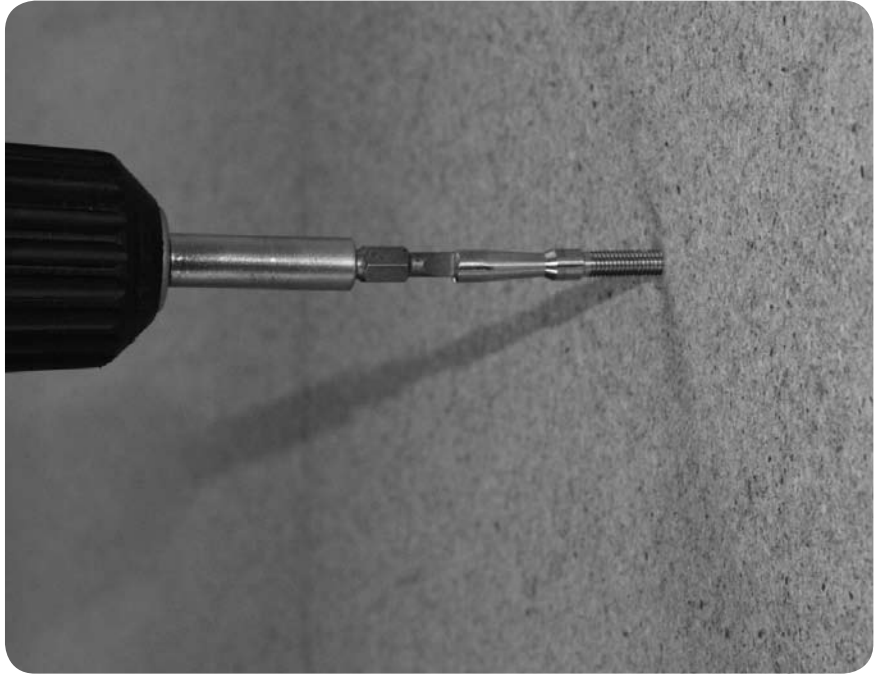

PROOX®

MOUNTING INSTRUCTION
MONTAGE-ANLEITUNG

cloth hook ONE
Kleiderhaken ONE

PU-560 / DP-560

1

2

3

4